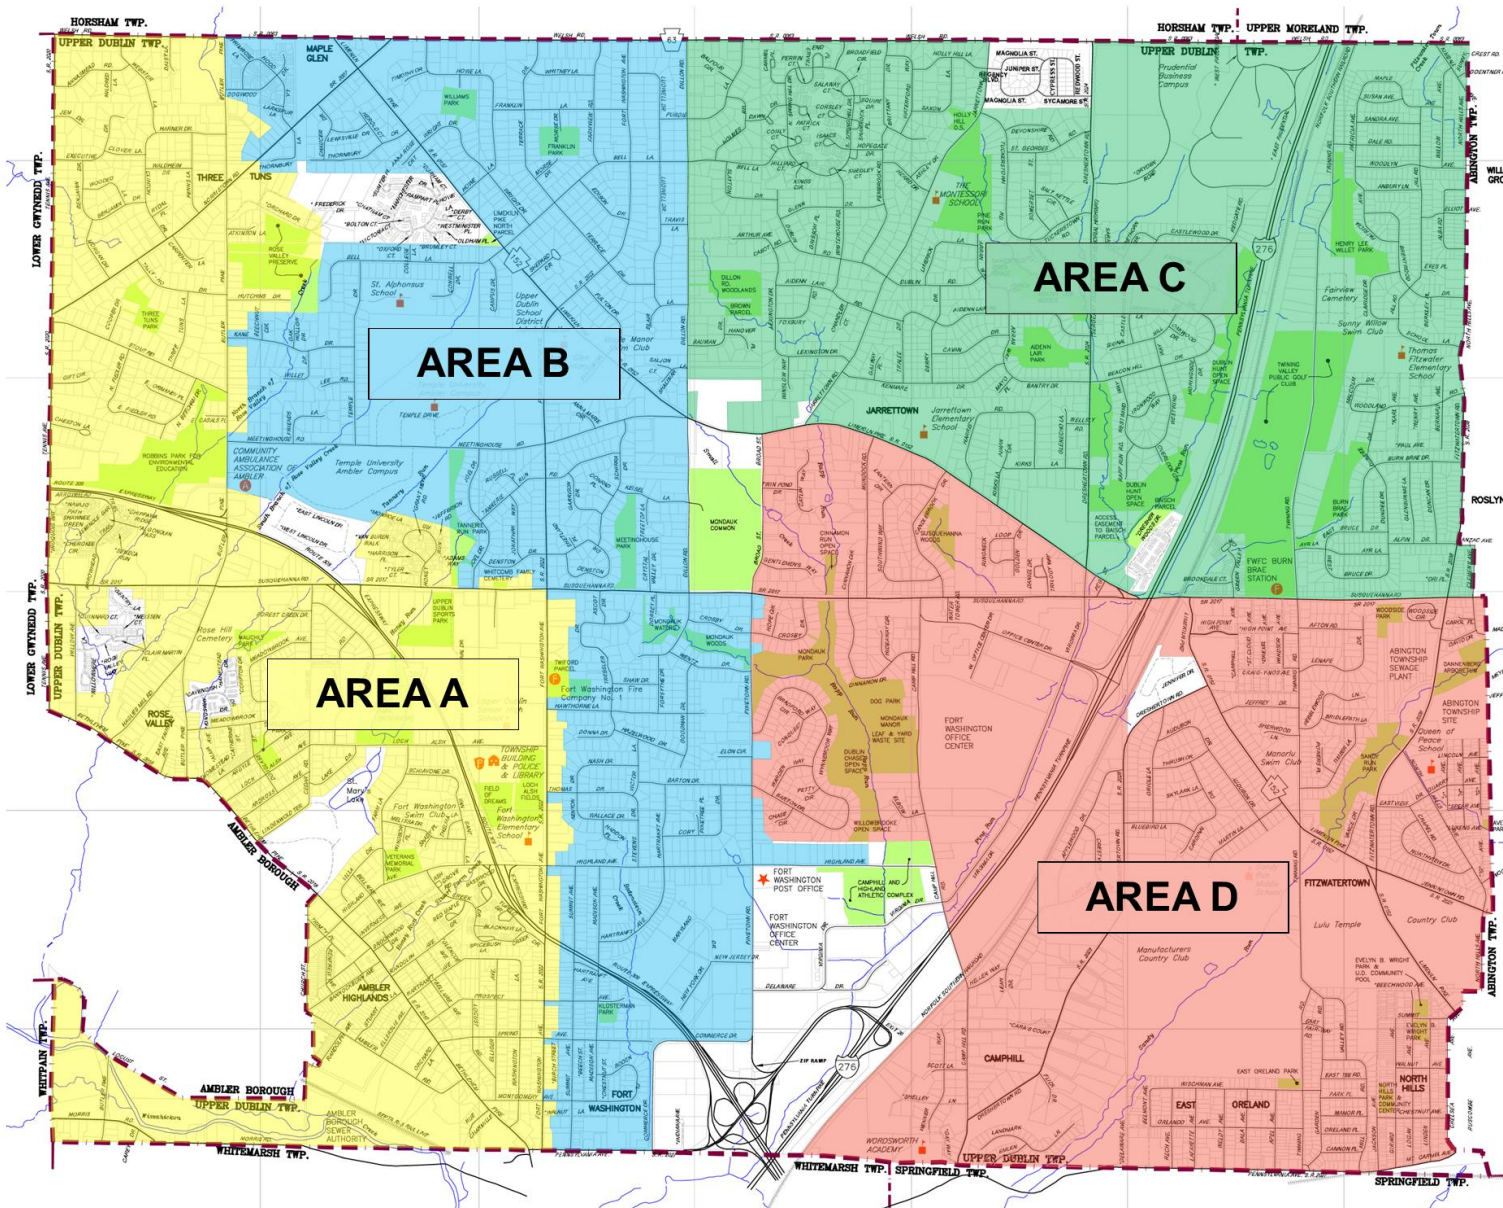

Area A—Yellow
 Monday Trash
 Monday Recycle
 Thursday Yard Waste

Area B – Blue
 Thursday Trash
 Thursday Recycle
 Wednesday Automated
 Yard Waste

Area C—Green
 Tuesday Trash
 Tuesday Recycle
 Wednesday Automated
 Yard Waste

Area D—Red
 Friday Trash
 Friday Recycle
 Tuesday Yard Waste

Private—White
 *Township does not
 service these areas.

February 2024

Sunday	Monday	Tuesday	Wednesday	Thursday	Friday	Saturday
				1	2	3
4	5	6	7	8	9	10
11	12	13	14	15	16	17
18	19 HOLIDAY <i>Presidents' Day</i> <i>Twp. Closed</i>	20	21 RESCHEDULED COLLECTIONS <i>2/19 Trash &</i> <i>Recycling (Area A)</i>	22	23	24
25	26	27	28	29		