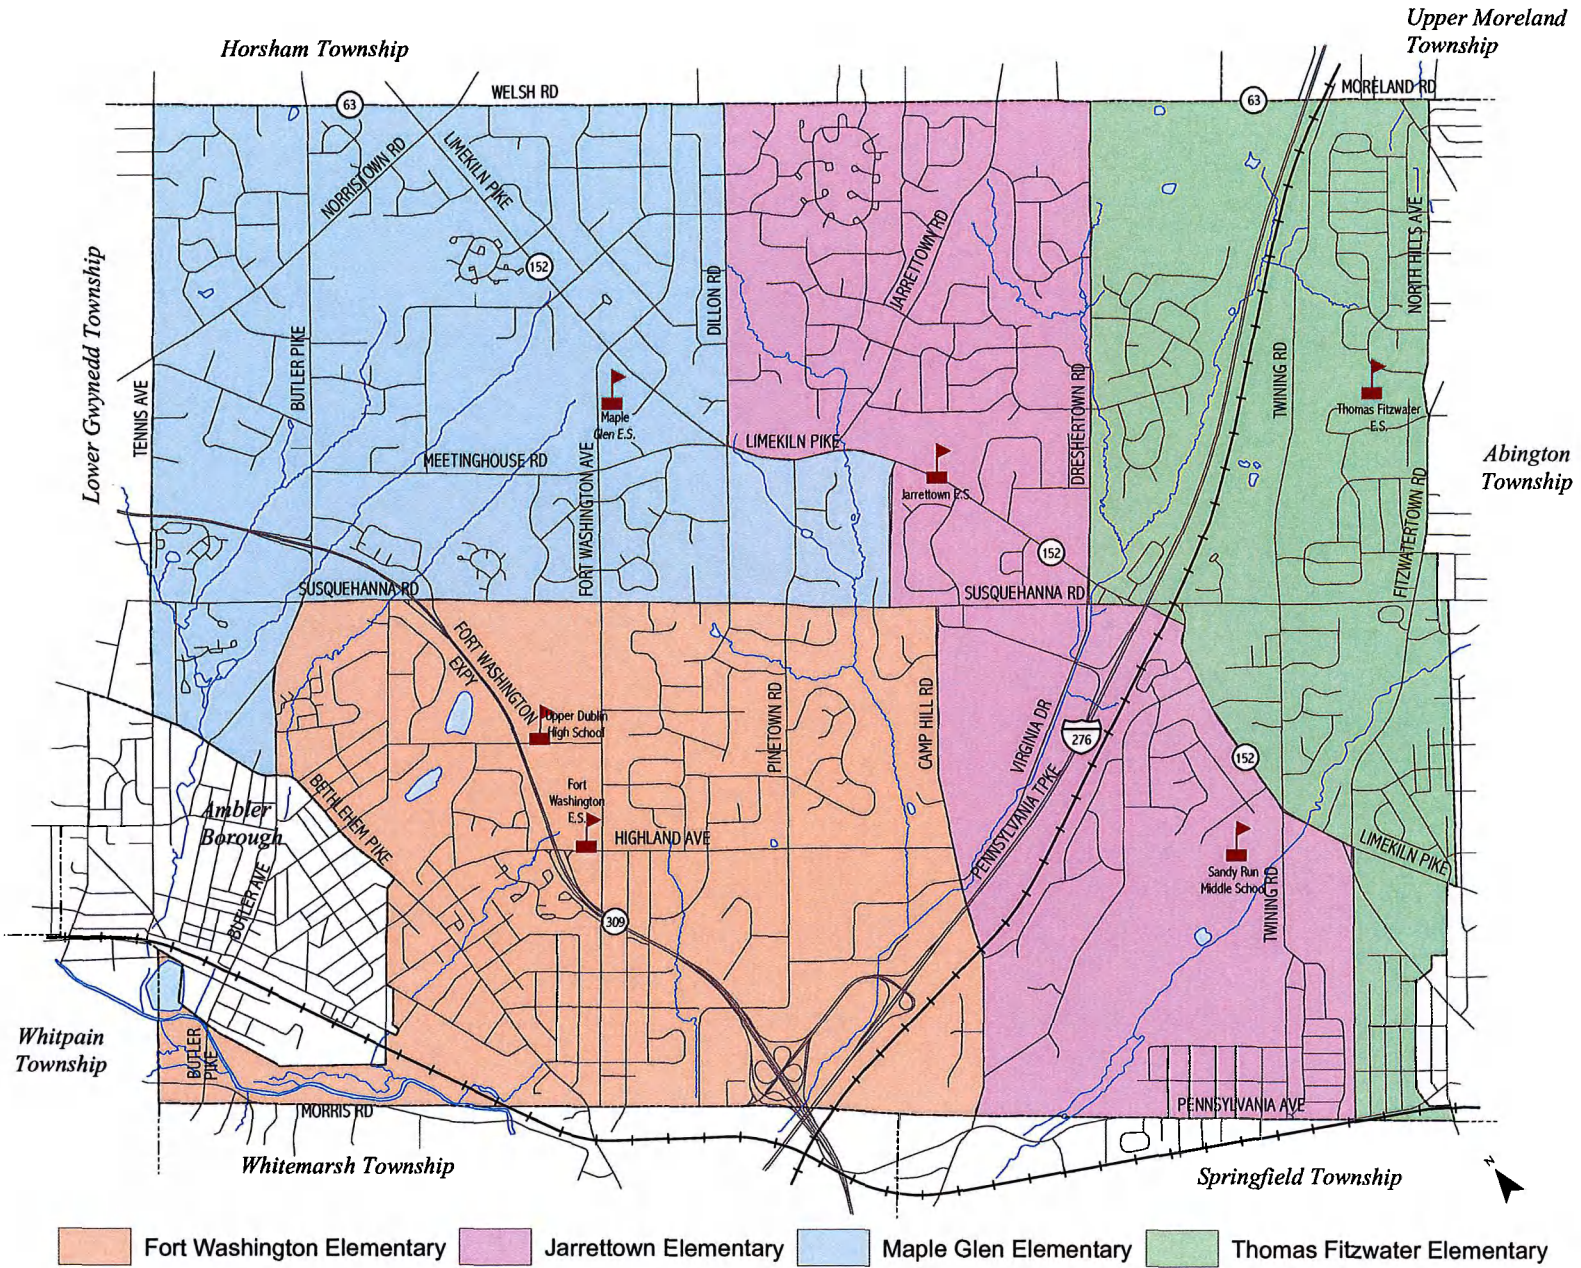

District School Locations and Boundary Areas

Fort Washington Elementary
 Jarrettown Elementary
 Maple Glen Elementary
 Thomas Fitzwater Elementary